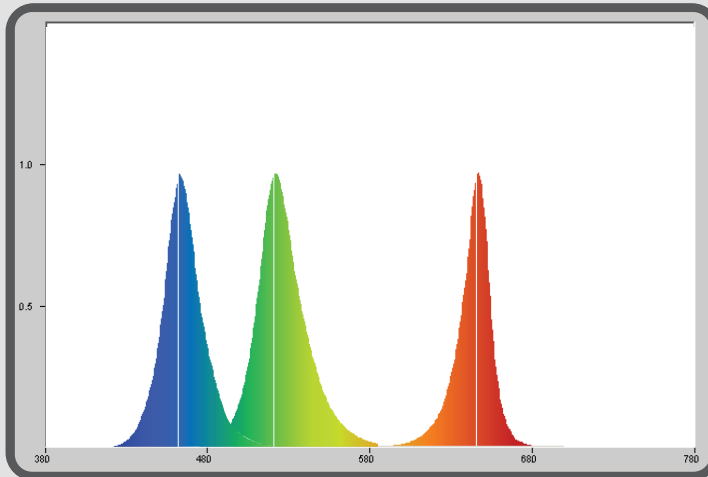

LUMENS MAINTENANCE

PHOTOMETRIC DATA

POLAR PLOT

RELATIVE INTENSITY

- +/- 80°: 38%
- +/- 60°: 60%
- +/- 45°: 75%
- +/- 20°: 95%
- +/- 0°: 100%

WAVELENGTH

- **DOMINANT:** 570nm
- **PEAK:** 580nm

SPECTRUM

LUMENS MAINTENANCE

PHOTOMETRIC DATA

POLAR PLOT

- RELATIVE INTENSITY
- +/-80°:38%
- +/-60°:60%
- +/-45°:75%
- +/-20°:95%
- +/- 0°:100%

WAVELENGTH

- DOMINANT: 512nm
- PEAK: 512nm

NOTE: ALL LIGHTS HAVE BEEN TESTED IN AIR AND THE VISUAL APPEARANCE IN WATER WILL VARY DEPENDING ON COLOUR, WATER ATTENUATION, POOL INTERIOR COLOUR ABSORPTION AND WATER CLARITY. SPA ELECTRICS RESERVES THE RIGHT TO CHANGE THESE SPECIFICATIONS WITHOUT PRIOR NOTICE.

LUMENS MAINTENANCE

PHOTOMETRIC DATA

POLAR PLOT

- **RELATIVE INTENSITY**
- +/-80°:38%
- +/-60°:60%
- +/-45°:75%
- +/-20°:95%
- +/- 0°:100%

WAVELENGTH

- **RED**
- **DOMINANT:** 627nm
- **PEAK:** 645nm
- **GREEN**
- **DOMINANT:** 512nm
- **PEAK:** 512nm
- **BLUE**
- **DOMINANT:** 466nm
- **PEAK:** 470nm