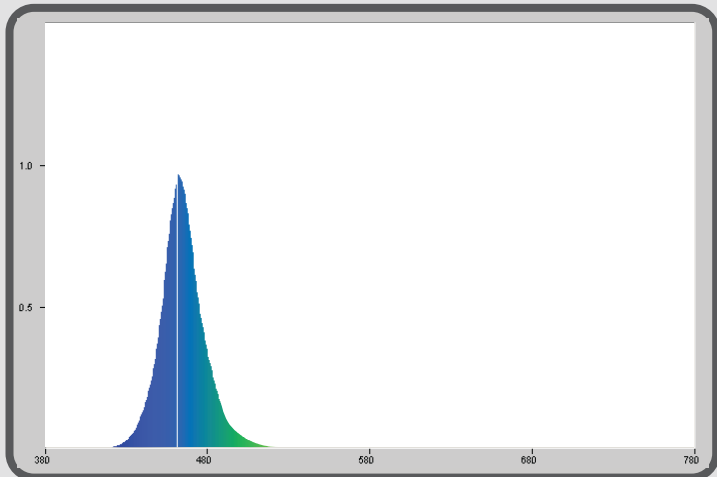

LED SPECIFICATIONS

ELECTRICAL DATA

- DRIVE CURRENT: 1.0A
- VOLTAGE: 12V ac
- WATTAGE: 12w
- OUTPUT: 180lm (typical)
- LUMINOUS EFFICACY: 15lm/w
- DIMMABLE: trailing or leading edge compatible
- SURGE PROTECTION: 4 joules (2ms)
- LUMENS MAINTENANCE: 70% @ 50,000hrs

LUMENS MAINTENANCE

PHOTOMETRIC DATA

POLAR PLOT

- RELATIVE INTENSITY
- +/-80°:38%
- +/-60°:60%
- +/-45°:75%
- +/-20°:95%
- +/- 0°:100%

WAVELENGTH

- DOMINANT: 467nm
- PEAK: 470nm

NOTE: ALL LIGHTS HAVE BEEN TESTED IN AIR AND THE VISUAL APPEARANCE IN WATER WILL VARY DEPENDING ON COLOUR, WATER ATTENUATION, POOL INTERIOR COLOUR ABSORBSION AND WATER CLARITY. SPA ELECTRICS RESERVES THE RIGHT TO CHANGE THESE SPECIFICATIONS WITHOUT PRIOR NOTICE.