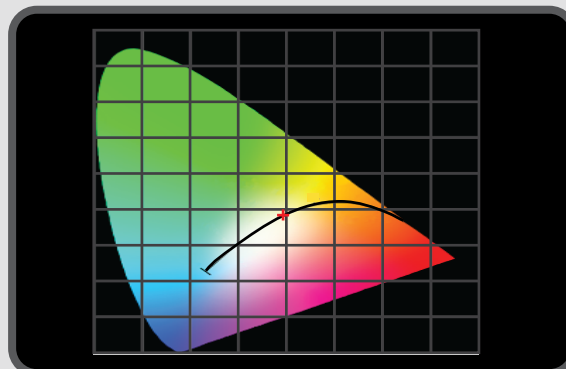

SPECTRUM

- **CCT:** 3800k
- **PURITY:** 30%
- **CRI. (Ra):** 71
- **COLOUR CIEx:** 0.39
- **CIEy:** 0.38

NOTE: ALL LIGHTS HAVE BEEN TESTED IN AIR AND THE VISUAL APPEARANCE IN WATER WILL VARY DEPENDING ON COLOUR, WATER ATTENUATION, POOL INTERIOR COLOUR ABSORPTION AND WATER CLARITY. SPA ELECTRICS RESERVES THE RIGHT TO CHANGE THESE SPECIFICATIONS WITHOUT PRIOR NOTICE.

Rainbow Pool Products

PO Box 2388, Mansfield Qld 4122
Telephone STD 61-7-3849 5385
Facsimile STD 61-7-3849 5384
Email: info@rainbowpoolproducts.com.au
Web: www.rainbowpoolproducts.com.au