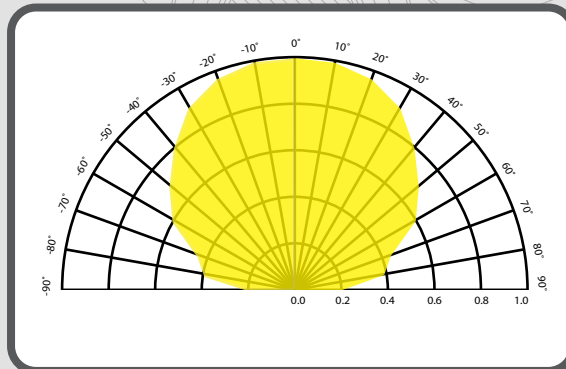

LUMENS MAINTENANCE

PHOTOMETRIC DATA

POLAR PLOT

- RELATIVE INTENSITY
- +/-80°:38%
- +/-60°:60%
- +/-45°:75%
- +/-20°:95%
- +/- 0°:100%

WAVELENGTH

- DOMINANT: 467nm
- PEAK: 470nm

NOTE: ALL LIGHTS HAVE BEEN TESTED IN AIR AND THE VISUAL APPEARANCE IN WATER WILL VARY DEPENDING ON COLOUR, WATER ATTENUATION, POOL INTERIOR COLOUR ABSORBSION AND WATER CLARITY. SPA ELECTRICS RESERVES THE RIGHT TO CHANGE THESE SPECIFICATIONS WITHOUT PRIOR NOTICE.

LUMENS MAINTENANCE

PHOTOMETRIC DATA

POLAR PLOT

RELATIVE INTENSITY

- +/- 80°: 38%
- +/- 60°: 60%
- +/- 45°: 75%
- +/- 20°: 95%
- +/- 0°: 100%

WAVELENGTH

- **DOMINANT:** 570nm
- **PEAK:** 580nm

SPECTRUM

LUMENS MAINTENANCE

PHOTOMETRIC DATA

POLAR PLOT

- **RELATIVE INTENSITY**
- +/-80°:38%
- +/-60°:60%
- +/-45°:75%
- +/-20°:95%
- +/- 0°:100%

WAVELENGTH

- **RED**
- **DOMINANT:** 627nm
- **PEAK:** 645nm
- **GREEN**
- **DOMINANT:** 512nm
- **PEAK:** 512nm
- **BLUE**
- **DOMINANT:** 466nm
- **PEAK:** 470nm