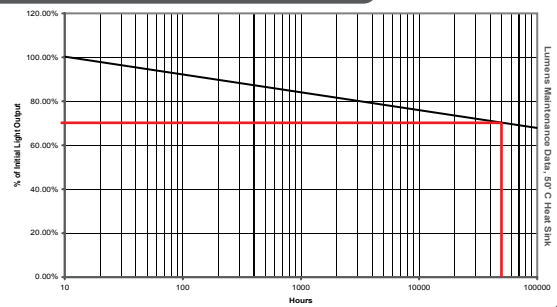

LED SPECIFICATIONS

ELECTRICAL DATA

- DRIVE CURRENT: 1.0A
- VOLTAGE: 12V ac
- WATTAGE: 12w
- OUTPUT: 180lm (typical)
- LUMINOUS EFFICACY: 15lm/w
- DIMMABLE: trailing or leading edge compatible
- SURGE PROTECTION: 4 joules (2ms)
- LUMENS MAINTENANCE: 70% @ 50,000hrs

LUMENS MAINTENANCE

PHOTOMETRIC DATA

POLAR PLOT

- RELATIVE INTENSITY
- +/-80°:38%
- +/-60°:60%
- +/-45°:75%
- +/-20°:95%
- +/- 0°:100%

WAVELENGTH

- DOMINANT: 467nm
- PEAK: 470nm

NOTE: ALL LIGHTS HAVE BEEN TESTED IN AIR AND THE VISUAL APPEARANCE IN WATER WILL VARY DEPENDING ON COLOUR, WATER ATTENUATION, POOL INTERIOR COLOUR ABSORBSION AND WATER CLARITY. SPA ELECTRICS RESERVES THE RIGHT TO CHANGE THESE SPECIFICATIONS WITHOUT PRIOR NOTICE.

ELECTRICAL DATA

- **DRIVE CURRENT:** 1.0A
- **VOLTAGE:** 12V ac
- **WATTAGE:** 12w
- **OUTPUT:** 850lm (typical)
- **LUMINOUS EFFICACY:** 71lm/w
- **DIMMABLE:** trailing or leading edge compatible
- **SURGE PROTECTION:** 4 joules (2ms)
- **LUMENS MAINTENANCE:** 70% @ 50,000hrs