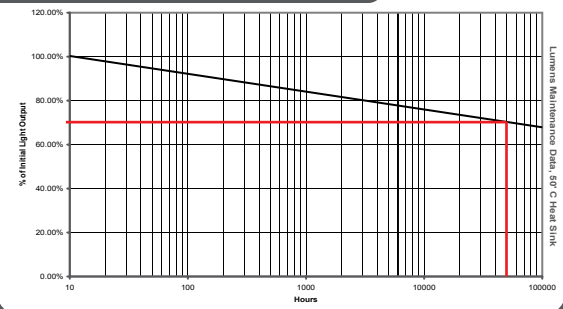

LUMENS MAINTENANCE

PHOTOMETRIC DATA

POLAR PLOT

- RELATIVE INTENSITY
- +/-80°:38%
- +/-60°:60%
- +/-45°:75%
- +/-20°:95%
- +/- 0°:100%

WAVELENGTH

- DOMINANT: 512nm
- PEAK: 512nm

NOTE: ALL LIGHTS HAVE BEEN TESTED IN AIR AND THE VISUAL APPEARANCE IN WATER WILL VARY DEPENDING ON COLOUR, WATER ATTENUATION, POOL INTERIOR COLOUR ABSORPTION AND WATER CLARITY. SPA ELECTRICS RESERVES THE RIGHT TO CHANGE THESE SPECIFICATIONS WITHOUT PRIOR NOTICE.

ELECTRICAL DATA

- **DRIVE CURRENT:** 1.0A
- **VOLTAGE:** 12V ac
- **WATTAGE:** 12w
- **OUTPUT:** RED:240lm GREEN:500lm BLUE:180lm
- **LUMINOUS EFFICACY:** R:20 lmw G:41lmw B: 15lmw
- **DIMMABLE:** Not compatible with this model.
- **SURGE PROTECTION:** 4 joules (2ms)
- **LUMENS MAINTENANCE:** 70% @ 50,000hrs

LUMENS MAINTENANCE

PHOTOMETRIC DATA

POLAR PLOT

- **RELATIVE INTENSITY**
- +/-80°:38%
- +/-60°:60%
- +/-45°:75%
- +/-20°:95%
- +/- 0°:100%

WAVELENGTH

- **RED**
- **DOMINANT:** 627nm
- **PEAK:** 645nm
- **GREEN**
- **DOMINANT:** 512nm
- **PEAK:** 512nm
- **BLUE**
- **DOMINANT:** 466nm
- **PEAK:** 470nm