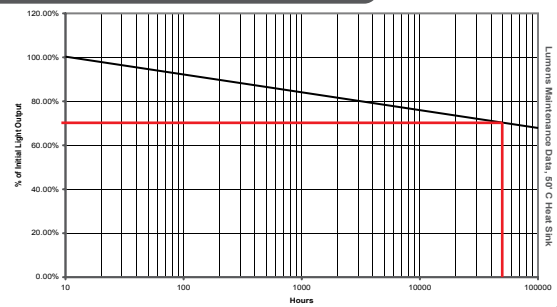

LED SPECIFICATIONS

ELECTRICAL DATA

- DRIVE CURRENT: 1.0A
- VOLTAGE: 12V ac
- WATTAGE: 12w
- OUTPUT: 180lm (typical)
- LUMINOUS EFFICACY: 15lm/w
- DIMMABLE: trailing or leading edge compatible
- SURGE PROTECTION: 4 joules (2ms)
- LUMENS MAINTENANCE: 70% @ 50,000hrs

LUMENS MAINTENANCE

PHOTOMETRIC DATA

POLAR PLOT

- RELATIVE INTENSITY
- +/-80°:38%
- +/-60°:60%
- +/-45°:75%
- +/-20°:95%
- +/- 0°:100%

WAVELENGTH

- DOMINANT: 467nm
- PEAK: 470nm

NOTE: ALL LIGHTS HAVE BEEN TESTED IN AIR AND THE VISUAL APPEARANCE IN WATER WILL VARY DEPENDING ON COLOUR, WATER ATTENUATION, POOL INTERIOR COLOUR ABSORBSION AND WATER CLARITY. SPA ELECTRICS RESERVES THE RIGHT TO CHANGE THESE SPECIFICATIONS WITHOUT PRIOR NOTICE.

ELECTRICAL DATA

- **DRIVE CURRENT:** 1.0A
- **VOLTAGE:** 12V ac
- **WATTAGE:** 12w
- **OUTPUT:** 850lm (typical)
- **LUMINOUS EFFICACY:** 71lm/w
- **DIMMABLE:** trailing or leading edge compatible
- **SURGE PROTECTION:** 4 joules (2ms)
- **LUMENS MAINTENANCE:** 70% @ 50,000hrs

LUMENS MAINTENANCE

PHOTOMETRIC DATA

POLAR PLOT

RELATIVE INTENSITY

- +/- 80°: 38%
- +/- 60°: 60%
- +/- 45°: 75%
- +/- 20°: 95%
- +/- 0°: 100%

WAVELENGTH

- **DOMINANT:** 570nm
- **PEAK:** 580nm

SPECTRUM