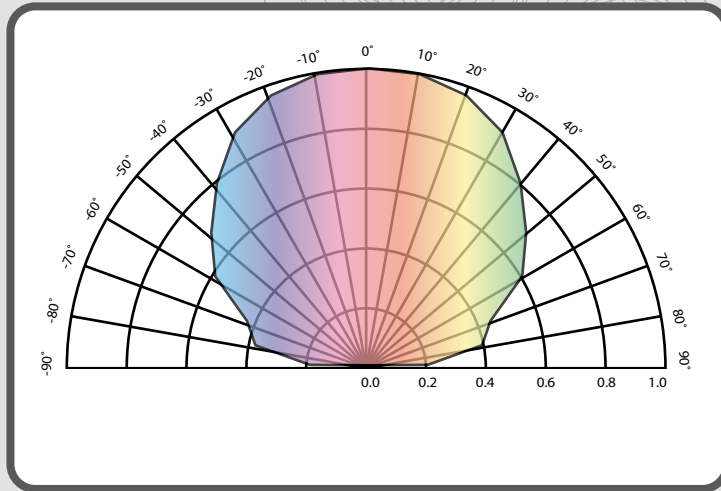

LUMENS MAINTENANCE

PHOTOMETRIC DATA

POLAR PLOT

- RELATIVE INTENSITY
- +/-80°:38%
- +/-60°:60%
- +/-45°:75%
- +/-20°:95%
- +/- 0°:100%

WAVELENGTH

- DOMINANT: 512nm
- PEAK: 512nm

NOTE: ALL LIGHTS HAVE BEEN TESTED IN AIR AND THE VISUAL APPEARANCE IN WATER WILL VARY DEPENDING ON COLOUR, WATER ATTENUATION, POOL INTERIOR COLOUR ABSORPTION AND WATER CLARITY. SPA ELECTRICS RESERVES THE RIGHT TO CHANGE THESE SPECIFICATIONS WITHOUT PRIOR NOTICE.

LUMENS MAINTENANCE

PHOTOMETRIC DATA

POLAR PLOT

- **RELATIVE INTENSITY**
- +/-80°:38%
- +/-60°:60%
- +/-45°:75%
- +/-20°:95%
- +/- 0°:100%

WAVELENGTH

- **RED**
- **DOMINANT:** 627nm
- **PEAK:** 645nm
- **GREEN**
- **DOMINANT:** 512nm
- **PEAK:** 512nm
- **BLUE**
- **DOMINANT:** 466nm
- **PEAK:** 470nm