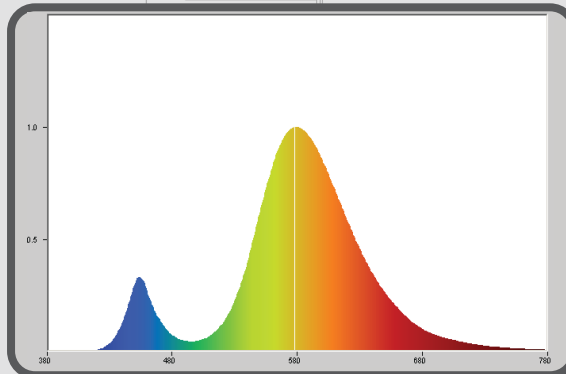

LUMENS MAINTENANCE

PHOTOMETRIC DATA

POLAR PLOT

- RELATIVE INTENSITY
- +/-80°:38%
- +/-60°:60%
- +/-45°:75%
- +/-20°:95%
- +/- 0°:100%

WAVELENGTH

- DOMINANT: 467nm
- PEAK: 470nm

NOTE: ALL LIGHTS HAVE BEEN TESTED IN AIR AND THE VISUAL APPEARANCE IN WATER WILL VARY DEPENDING ON COLOUR, WATER ATTENUATION, POOL INTERIOR COLOUR ABSORBSION AND WATER CLARITY. SPA ELECTRICS RESERVES THE RIGHT TO CHANGE THESE SPECIFICATIONS WITHOUT PRIOR NOTICE.

LUMENS MAINTENANCE

PHOTOMETRIC DATA

POLAR PLOT

RELATIVE INTENSITY

- +/- 80°: 38%
- +/- 60°: 60%
- +/- 45°: 75%
- +/- 20°: 95%
- +/- 0°: 100%

WAVELENGTH

- **DOMINANT:** 570nm
- **PEAK:** 580nm

SPECTRUM

LUMENS MAINTENANCE

PHOTOMETRIC DATA

POLAR PLOT

- **RELATIVE INTENSITY**
- +/-80°:38%
- +/-60°:60%
- +/-45°:75%
- +/-20°:95%
- +/- 0°:100%

WAVELENGTH

- **RED**
- **DOMINANT:** 627nm
- **PEAK:** 645nm
- **GREEN**
- **DOMINANT:** 512nm
- **PEAK:** 512nm
- **BLUE**
- **DOMINANT:** 466nm
- **PEAK:** 470nm