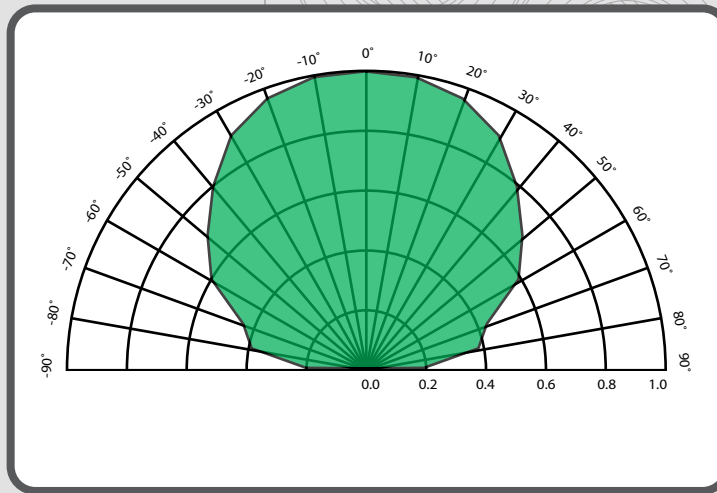

LUMENS MAINTENANCE

PHOTOMETRIC DATA

POLAR PLOT

RELATIVE INTENSITY

- +/- 80°: 38%
- +/- 60°: 60%
- +/- 45°: 75%
- +/- 20°: 95%
- +/- 0°: 100%

WAVELENGTH

- **DOMINANT:** 570nm
- **PEAK:** 580nm

SPECTRUM

LUMENS MAINTENANCE

PHOTOMETRIC DATA

POLAR PLOT

- RELATIVE INTENSITY
- +/-80°:38%
- +/-60°:60%
- +/-45°:75%
- +/-20°:95%
- +/- 0°:100%

WAVELENGTH

- DOMINANT: 512nm
- PEAK: 512nm

NOTE: ALL LIGHTS HAVE BEEN TESTED IN AIR AND THE VISUAL APPEARANCE IN WATER WILL VARY DEPENDING ON COLOUR, WATER ATTENUATION, POOL INTERIOR COLOUR ABSORPTION AND WATER CLARITY. SPA ELECTRICS RESERVES THE RIGHT TO CHANGE THESE SPECIFICATIONS WITHOUT PRIOR NOTICE.

LUMENS MAINTENANCE

PHOTOMETRIC DATA

POLAR PLOT

- **RELATIVE INTENSITY**
- +/-80°:38%
- +/-60°:60%
- +/-45°:75%
- +/-20°:95%
- +/- 0°:100%

WAVELENGTH

- **RED**
- **DOMINANT:** 627nm
- **PEAK:** 645nm
- **GREEN**
- **DOMINANT:** 512nm
- **PEAK:** 512nm
- **BLUE**
- **DOMINANT:** 466nm
- **PEAK:** 470nm