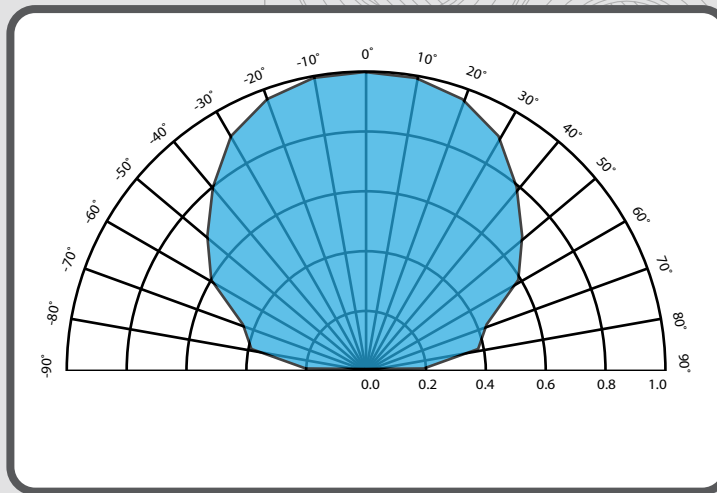

LED SPECIFICATIONS

ELECTRICAL DATA

- DRIVE CURRENT: 1.0A
- VOLTAGE: 12V ac
- WATTAGE: 12w
- OUTPUT: 180lm (typical)
- LUMINOUS EFFICACY: 15lm/w
- DIMMABLE: trailing or leading edge compatible
- SURGE PROTECTION: 4 joules (2ms)
- LUMENS MAINTENANCE: 70% @ 50,000hrs

LUMENS MAINTENANCE

PHOTOMETRIC DATA

POLAR PLOT

- RELATIVE INTENSITY
- +/-80°:38%
- +/-60°:60%
- +/-45°:75%
- +/-20°:95%
- +/- 0°:100%

WAVELENGTH

- DOMINANT: 467nm
- PEAK: 470nm

NOTE: ALL LIGHTS HAVE BEEN TESTED IN AIR AND THE VISUAL APPEARANCE IN WATER WILL VARY DEPENDING ON COLOUR, WATER ATTENUATION, POOL INTERIOR COLOUR ABSORBSION AND WATER CLARITY. SPA ELECTRICS RESERVES THE RIGHT TO CHANGE THESE SPECIFICATIONS WITHOUT PRIOR NOTICE.

LUMENS MAINTENANCE

PHOTOMETRIC DATA

POLAR PLOT

- **RELATIVE INTENSITY**
- +/-80°:38%
- +/-60°:60%
- +/-45°:75%
- +/-20°:95%
- +/- 0°:100%

WAVELENGTH

- **RED**
- **DOMINANT:** 627nm
- **PEAK:** 645nm
- **GREEN**
- **DOMINANT:** 512nm
- **PEAK:** 512nm
- **BLUE**
- **DOMINANT:** 466nm
- **PEAK:** 470nm