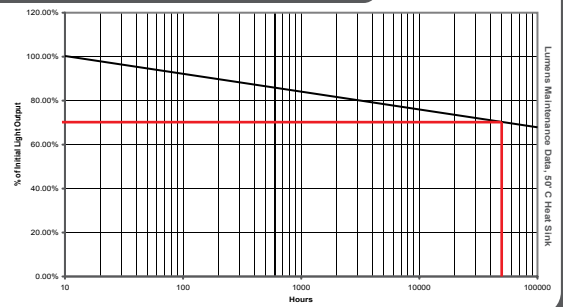

LUMENS MAINTENANCE

PHOTOMETRIC DATA

POLAR PLOT

RELATIVE INTENSITY

- +/- 80°: 38%
- +/- 60°: 60%
- +/- 45°: 75%
- +/- 20°: 95%
- +/- 0°: 100%

WAVELENGTH

- **DOMINANT:** 570nm
- **PEAK:** 580nm

SPECTRUM

- **CCT:** 3800k
- **PURITY:** 30%
- **CRI. (Ra):** 71
- **COLOUR CIEx:** 0.39
- **CIEy:** 0.38

NOTE: ALL LIGHTS HAVE BEEN TESTED IN AIR AND THE VISUAL APPEARANCE IN WATER WILL VARY DEPENDING ON COLOUR, WATER ATTENUATION, POOL INTERIOR COLOUR ABSORPTION AND WATER CLARITY. SPA ELECTRICS RESERVES THE RIGHT TO CHANGE THESE SPECIFICATIONS WITHOUT PRIOR NOTICE.

LUMENS MAINTENANCE

PHOTOMETRIC DATA

POLAR PLOT

- RELATIVE INTENSITY
- +/-80°:38%
- +/-60°:60%
- +/-45°:75%
- +/-20°:95%
- +/- 0°:100%

WAVELENGTH

- DOMINANT: 512nm
- PEAK: 512nm

NOTE: ALL LIGHTS HAVE BEEN TESTED IN AIR AND THE VISUAL APPEARANCE IN WATER WILL VARY DEPENDING ON COLOUR, WATER ATTENUATION, POOL INTERIOR COLOUR ABSORPTION AND WATER CLARITY. SPA ELECTRICS RESERVES THE RIGHT TO CHANGE THESE SPECIFICATIONS WITHOUT PRIOR NOTICE.