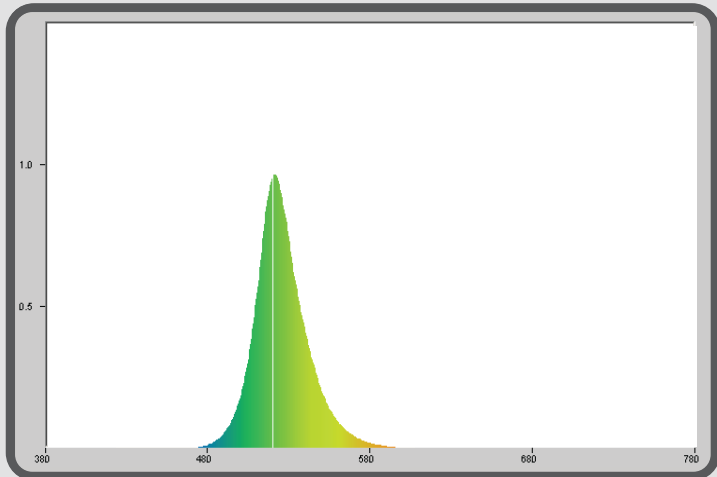

LUMENS MAINTENANCE

PHOTOMETRIC DATA

POLAR PLOT

- RELATIVE INTENSITY
- +/-80°:38%
- +/-60°:60%
- +/-45°:75%
- +/-20°:95%
- +/- 0°:100%

WAVELENGTH

- DOMINANT: 512nm
- PEAK: 512nm

NOTE: ALL LIGHTS HAVE BEEN TESTED IN AIR AND THE VISUAL APPEARANCE IN WATER WILL VARY DEPENDING ON COLOUR, WATER ATTENUATION, POOL INTERIOR COLOUR ABSORPTION AND WATER CLARITY. SPA ELECTRICS RESERVES THE RIGHT TO CHANGE THESE SPECIFICATIONS WITHOUT PRIOR NOTICE.

LUMENS MAINTENANCE

PHOTOMETRIC DATA

POLAR PLOT

- **RELATIVE INTENSITY**
- +/-80°:38%
- +/-60°:60%
- +/-45°:75%
- +/-20°:95%
- +/- 0°:100%

WAVELENGTH

- **RED**
- **DOMINANT:** 627nm
- **PEAK:** 645nm
- **GREEN**
- **DOMINANT:** 512nm
- **PEAK:** 512nm
- **BLUE**
- **DOMINANT:** 466nm
- **PEAK:** 470nm